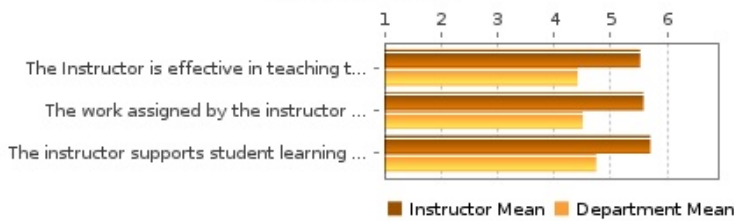

Teaching Evaluation Summary (Fall 2016)

Ratings Summary

Instructor: **Pemmaraju, Sriram**
 Subject: **CS**
 Catalog & Section: **5620, 0002**

Course Title: **Distributed Systems and Algorithms**
 Enrollment: **26** Responses Incl Declines: **17**
 (Declined: **0**)

Elements of Instruction

CLAS Core

	Response Rate	Mean	Median	Std Dev	Strongly Agree (6)	5	4	3	2	Strongly Disagree (1)
The instructor is effective in teaching the course materials.	65%	5.53	5.70	0.61	10	6	1	0	0	0
The work assigned by the instructor is worthwhile and helped me learn the course material.	65%	5.59	5.70	0.60	11	5	1	0	0	0
The instructor supports student learning in this class.	65%	5.71	5.80	0.57	13	3	1	0	0	0