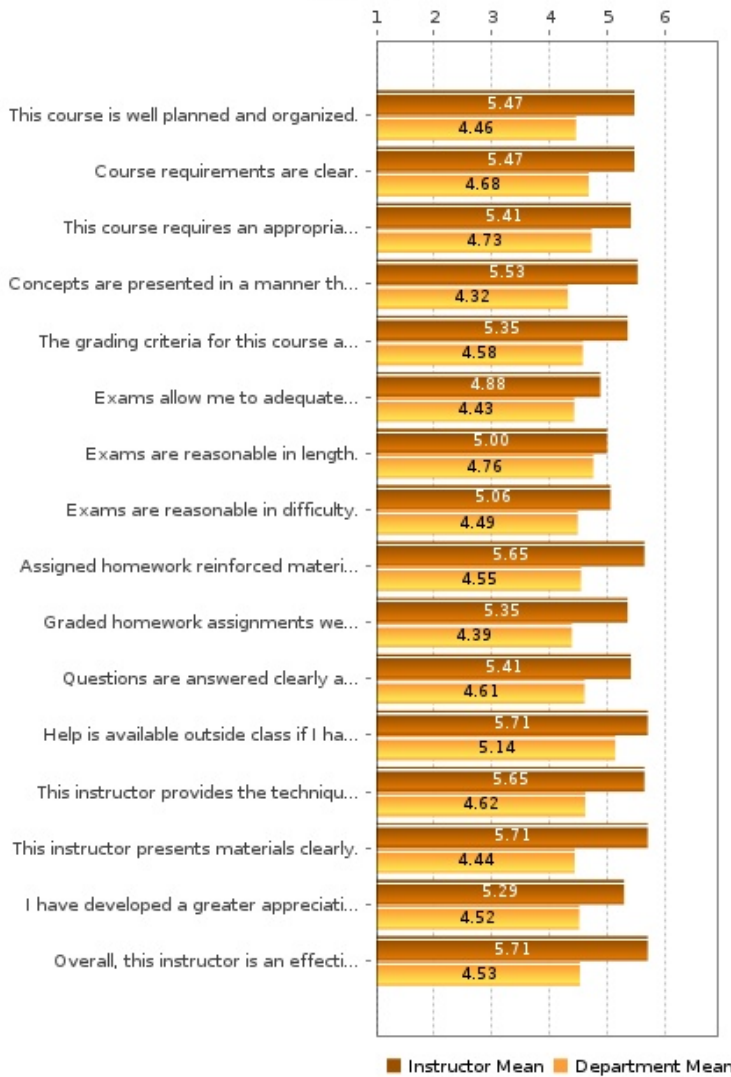

Elements of Instruction

CLAS Core

	Response Rate	Mean	Median	Std Dev	Strongly Agree (6)	5	4	3	2	Strongly Disagree (1)
The instructor is effective in teaching the course materials.	65%	5.53	5.70	0.61	10	6	1	0	0	0
The work assigned by the instructor is worthwhile and helped me learn the course material.	65%	5.59	5.70	0.60	11	5	1	0	0	0
The instructor supports student learning in this class.	65%	5.71	5.80	0.57	13	3	1	0	0	0

A517

	Response Rate	Mean	Median	Std Dev	Strongly Agree (6)	5	4	3	2	Strongly Disagree (1)
This course is well planned and organized.	65%	5.47	5.70	0.78	11	3	3	0	0	0
Course requirements are clear.	65%	5.47	5.70	0.78	11	3	3	0	0	0
This course requires an appropriate amount of work for the credit earned.	65%	5.41	5.70	0.77	10	4	3	0	0	0
Concepts are presented in a manner that helps me learn.	65%	5.53	5.80	0.98	12	4	0	0	1	0
The grading criteria for this course are clearly defined.	65%	5.35	5.70	1.08	11	3	2	0	1	0
Exams allow me to adequately demonstrate what I have learned.	65%	4.88	5.60	1.45	9	2	3	2	0	1
Exams are reasonable in length.	65%	5.00	5.40	1.14	8	4	2	3	0	0
Exams are reasonable in difficulty.	65%	5.06	5.60	1.16	9	2	5	0	1	0
Assigned homework reinforced material presented in class.	65%	5.65	5.80	0.59	12	4	1	0	0	0
Graded homework assignments were returned promptly.	65%	5.35	5.70	1.03	11	3	1	2	0	0
Questions are answered clearly and concisely.	65%	5.41	5.70	0.91	11	3	2	1	0	0
Help is available outside class if I have questions.	65%	5.71	5.80	0.57	13	3	1	0	0	0
This instructor provides the techniques and information necessary for understanding course material.	65%	5.65	5.80	0.59	12	4	1	0	0	0
This instructor presents materials clearly.	65%	5.71	5.80	0.57	13	3	1	0	0	0
I have developed a greater appreciation for this subject.	65%	5.29	5.70	1.18	11	3	1	1	1	0
Overall, this instructor is an effective teacher.	65%	5.71	5.80	0.57	13	3	1	0	0	0