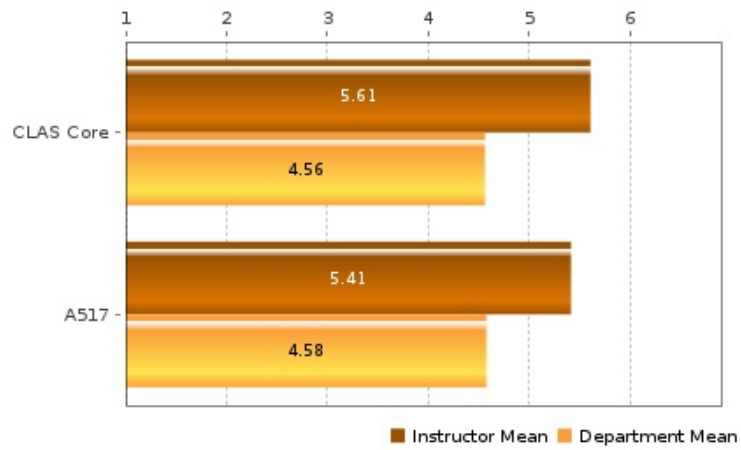

Teaching Evaluation Summary (Fall 2016)

Ratings Summary

Instructor: **Pemmaraju, Sriram**
 Subject: **CS**
 Catalog & Section: **5620, 0002**

Course Title: **Distributed Systems and Algorithms**
 Enrollment: **26** Responses Incl Declines: **17**
 (Declined: **0**)

Elements of Instruction

CLAS Core

	Response Rate	Mean	Median	Std Dev	Strongly Agree (6)	5	4	3	2	Strongly Disagree (1)
The instructor is effective in teaching the course materials.	65%	5.53	5.70	0.61	10	6	1	0	0	0
The work assigned by the instructor is worthwhile and helped me learn the course material.	65%	5.59	5.70	0.60	11	5	1	0	0	0
The instructor supports student learning in this class.	65%	5.71	5.80	0.57	13	3	1	0	0	0